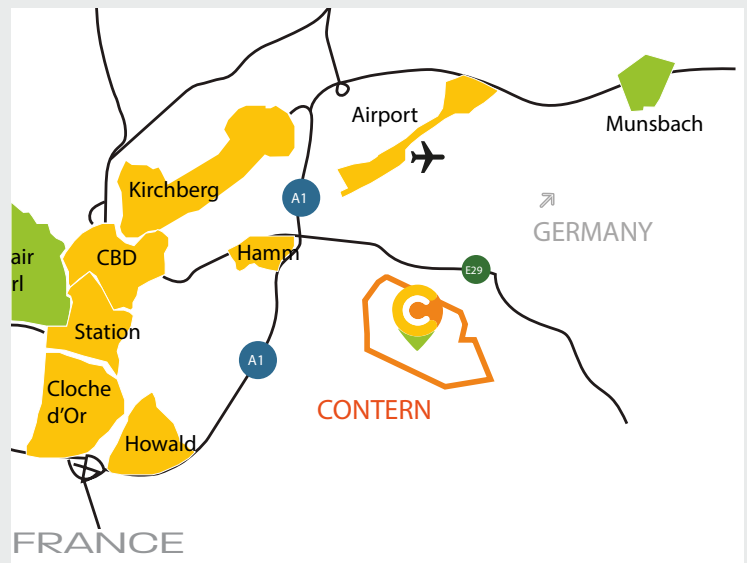

on demand service app
Car sharing for rent
Self driving shuttle
BringMe Box

location & accessibility

- On site MOOVEE carsharing station
- Parking possibilities
- Train connections to Lux central station & Trier-Koblenz
- **Door to door**: autonomous shuttle rides between the Station and Campus Contern
- Frequent national and cross-border bus connections (324, 325, 422, 40U and 303)

15 minutes to Luxembourg Center & Kirchberg
10 minutes from Findel Airport

services on site & around

sales@campuscontern.lu
 +352 26 35 23 25

RESTAURANTS

ON SITE

>Lunch Break

>Deliveries

2. Arizona lounge (800m)
3. Pizzeria Fobia (800m)
4. Terra Promessa

5. Sandweiler Stuff 2
6. Gusto Ristorante Pizzeria
7. Delicious
8. Bol d'or
9. Waissen Haff

FITNESS

ON SITE > Fitness Campus

2. Octogone Gym
3. Basic Fit

SHOPS & SERVICES

ON SITE:

>67 charging station for electric/hybrid vehicles

>On demand services

>BringMe Box

>Moovee car sharing station

1. Grand frais, Bakery (900m)
2. Total gas station, carwash, snack & supermarket (900m)
3. MullerPneus Contern
4. Studio-Land

5. Epicerie de Contern / Fischer
6. Renmans boucherie
7. Aldi
8. Drinx
9. Smatch
10. Bill cash machine
11. UPS
12. Banque & Caisse d'Epargne