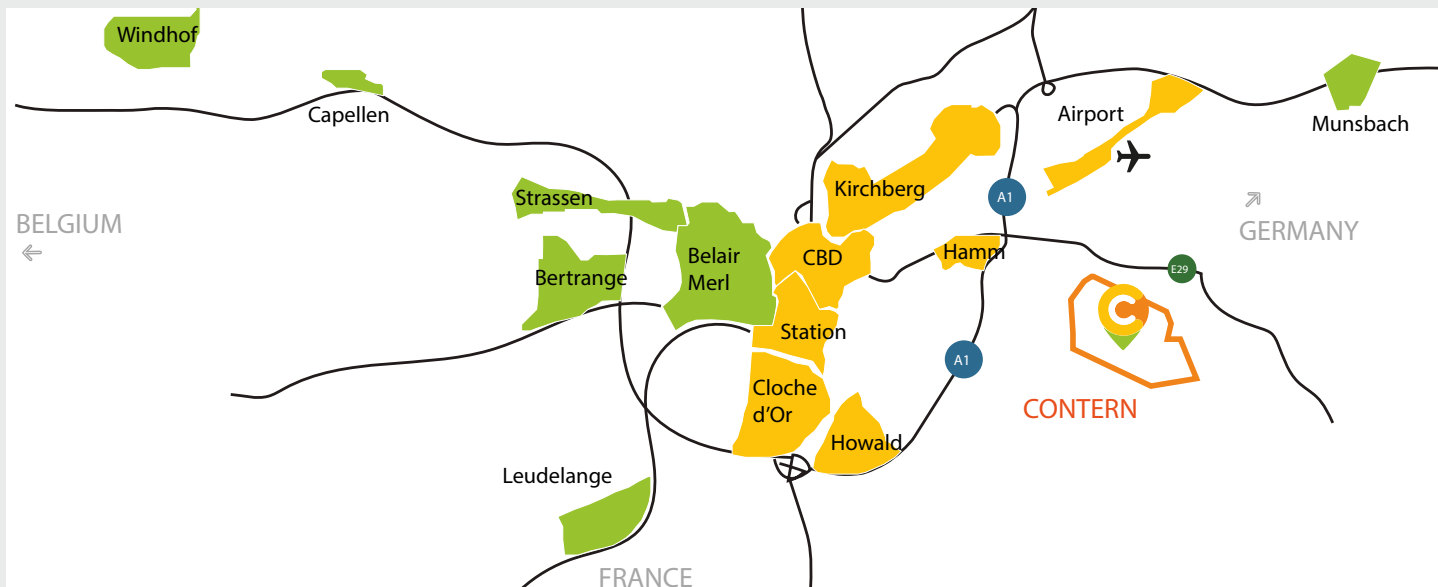

- Train connections to Lux central station & Trier-Koblenz
- Frequent national and cross-border bus connections (324, 40U, 325, 422 and 303)

15 minutes to Luxembourg Center & Kirchberg
10 minutes from Findel Airport

services on site & around

RESTAURANTS

- ON SITE > Lunch Break
- 2. Arizona lounge (800m)
- 3. Terra Promessa
- 4. Bistro An Henkes
- 5. Waissen Haff
- 6. Sandweiler Stuff 2
- 7. Gusto Ristorante Pizzeria
- 8. Delicious
- 9. Bol d'or
- 10. Pizzeria Fobia