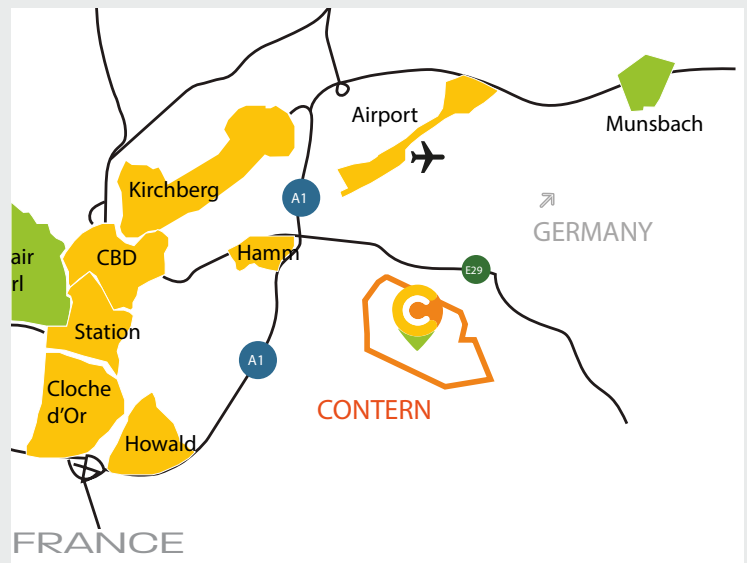

on demand service app
Car sharing for rent
Self driving shuttle
BringMe Box

location & accessibility

- On site MOOVEE carsharing station
- Parking possibilities
- Train connections to Lux central station & Trier-Koblenz
- Door to door**: autonomous shuttle rides between the Station and Campus Contern
- Frequent national and cross-border bus connections (324, 325, 422, 40U and 303)

15 minutes to Luxembourg Center & Kirchberg
10 minutes from Findel Airport

services on site & around

sales@campuscontern.lu
 +352 26 35 23 25

RESTAURANTS

ON SITE

>Lunch Break

>Deliveries

- Arizona lounge (800m)
- Pizzeria Fobia (800m)
- Terra Promessa

- Sandweiler Stuff 2
- Gusto Ristorante Pizzeria
- Delicious
- Bol d'or
- Waissen Haff

FITNESS

ON SITE > Fitness Campus

- Octogone Gym
- Basic Fit

SHOPS & SERVICES

ON SITE:

> 118 charging station for electric/hybrid vehicles

> On demand services

> BringMe Box

> Moovee car sharing station

- Grand frais, Bakery (900m)
- Total gas station, carwash, snack & supermarket (900m)
- Muller Pneus Contern
- Studio-Land

- Epicerie de Contern / Fischer
- Renmans boucherie
- Aldi
- Drinx
- Smatch
- Bill cash machine
- UPS
- Banque & Caisse d'Epargne