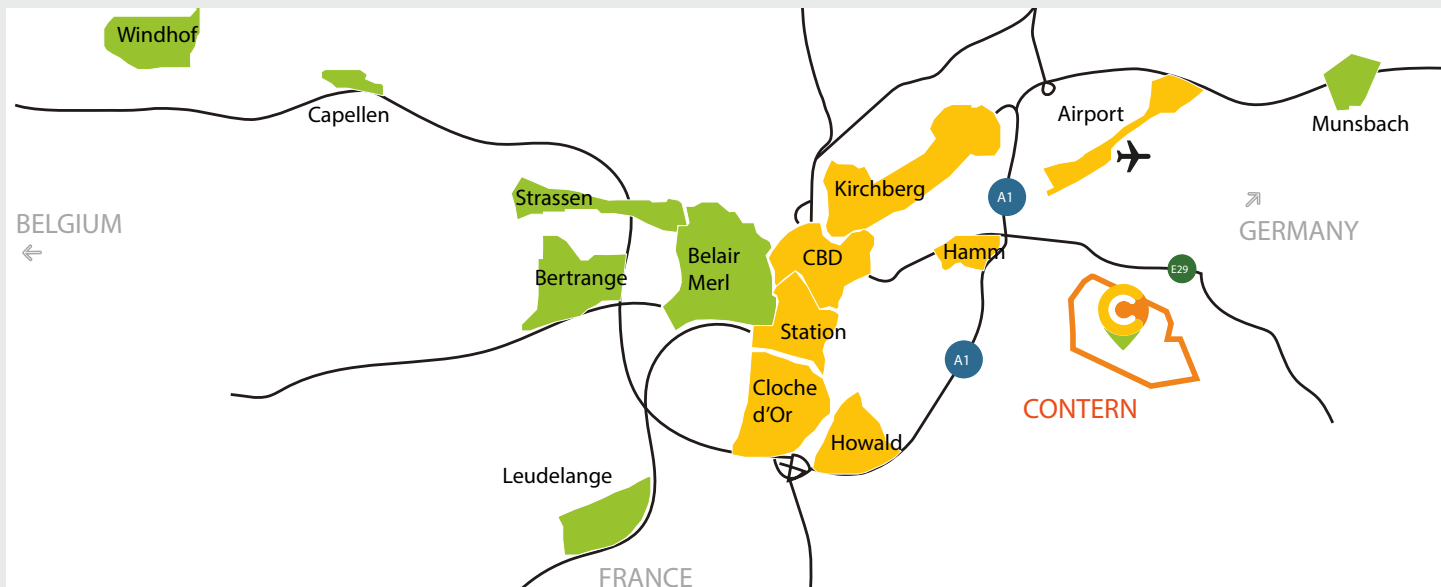

- Train connections to Lux central station & Trier-Koblenz
- Frequent national and cross-border bus connections (324, 40U, 325, 422 and 303)

15 minutes to Luxembourg Center & Kirchberg
10 minutes from Findel Airport

services on site & around

RESTAURANTS

- ON SITE > Lunch Break
- 2. Arizona lounge (800m)
- 3. Terra Promessa
- 4. Bistro An Henkes
- 5. Waissen Haff
- 6. Sandweiler Stuff 2
- 7. Gusto Ristorante Pizzeria
- 8. Delicious
- 9. Bol d'or
- 10. Pizzeria Fobia