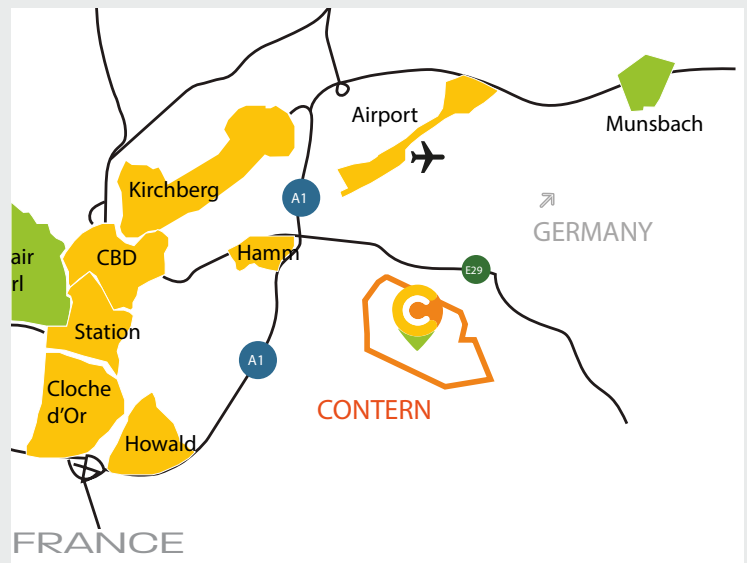

on demand service app  
Car sharing for rent  
free shuttle  
BringMe Box

# location & accessibility

- On site MOOVEE carsharing station
- Parking possibilities
- Train connections to Lux central station & Trier-Koblenz
- Door to door**: autonomous shuttle rides between the Station and Campus Contern
- Frequent national and cross-border bus connections (324, 325, 422, 40U and 303)

**15 minutes** to Luxembourg Center & Kirchberg  
**10 minutes** from Findel Airport