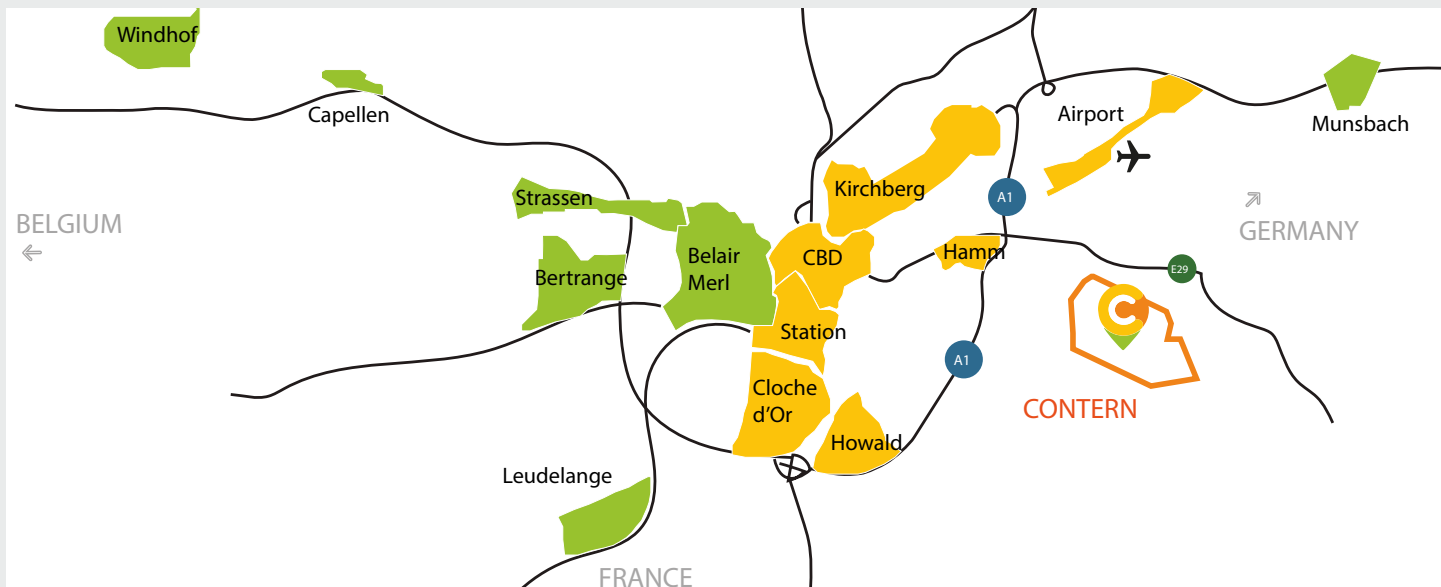

# location & accessibility

- On site MOOVEE carsharing station
- Exceptional parking ratio : 1/25 sqm

- Train connections to Lux central station & Trier-Koblenz
- Frequent national and cross-border bus connections (324, 40U, 325, 422 and 303)

**15 minutes** to Luxembourg Center & Kirchberg  
**10 minutes** from Findel Airport

## RESTAURANTS

- ON SITE > RESTAURANT
- 2. Arizona lounge (800m)
- 3. Terra Promessa
- 4. Bistro An Henkes
- 5. Waissen Haff
- 6. Sandweiler Stuff 2
- 7. Gusto Ristorante Pizzeria
- 8. Delicious
- 9. Bol d'or
- 10. Pizzeria Fobia